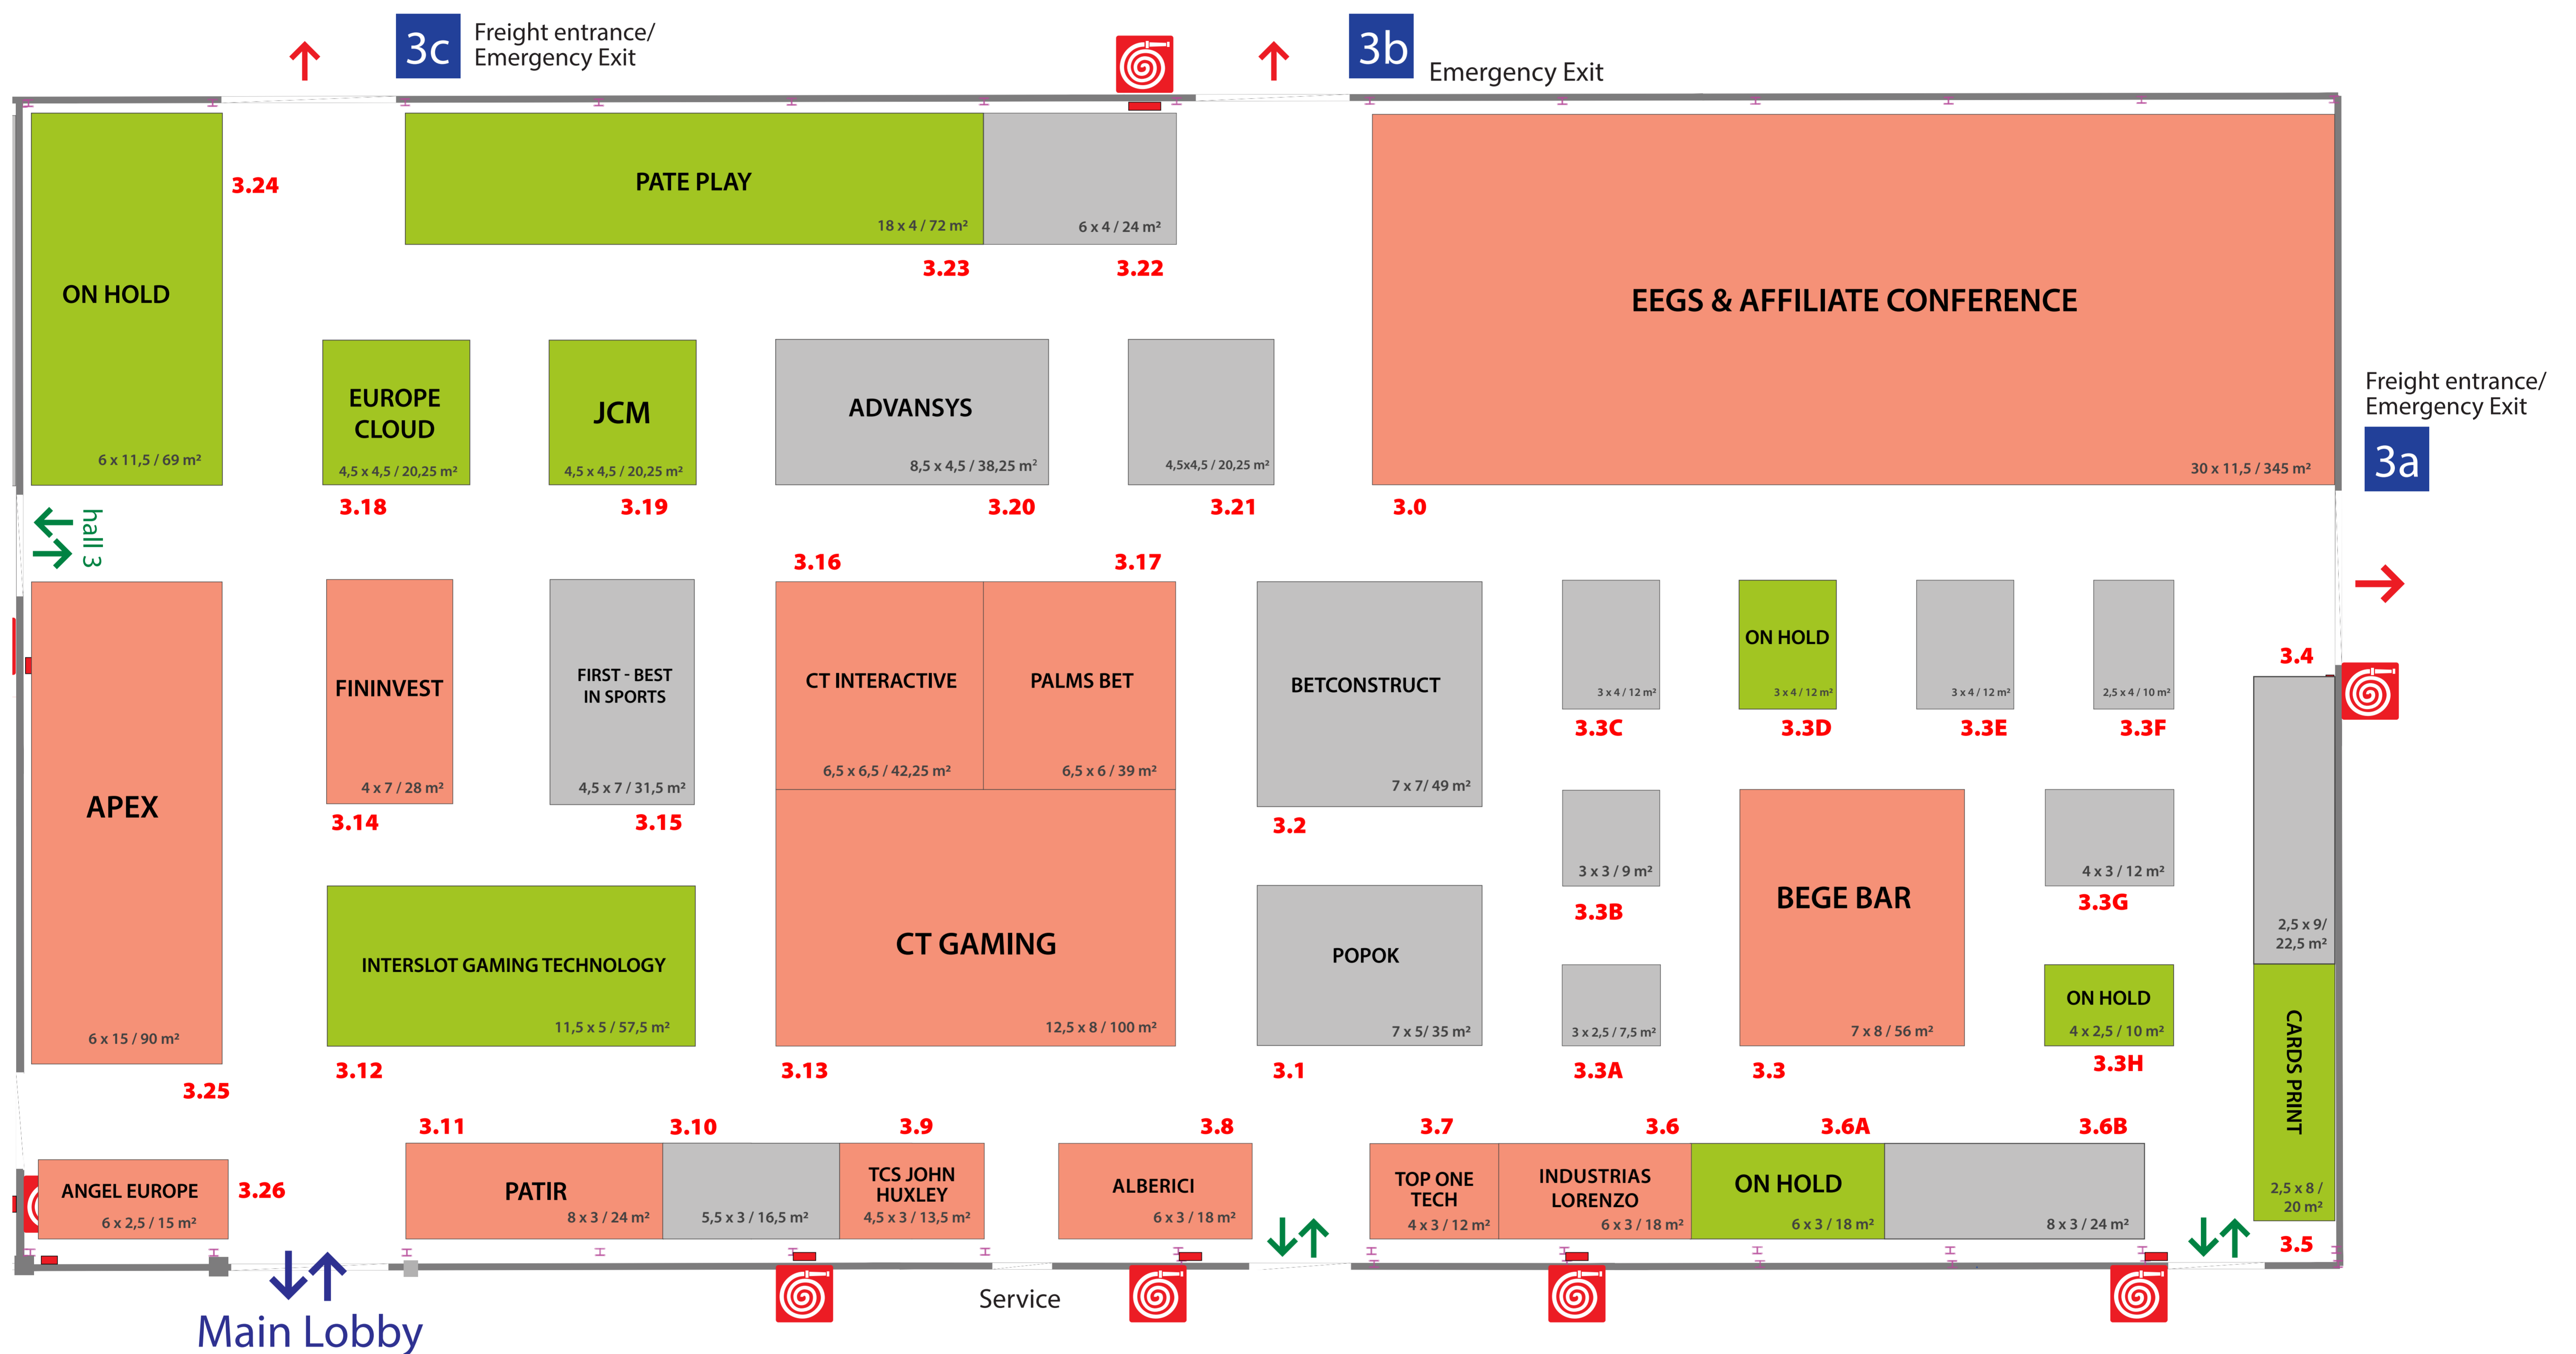

BEGE

BALKAN ENTERTAINMENT & GAMING EXPO

Last update 4th June 2026

- OCCUPIED
- RESERVED
- AVAILABLE

CENTRAL FOYER

- Underground communications: electricity/mains, water supply, internet, air supply.
- Ceiling construction - 7,44m height.
- Main support structure - varying from 9,09m up to 10,64m height. Not available rigging points.
- Main support structure - varying from 9,09m up to 10,64m height. Rigging points - up to 300 kg per point according to Annex 1.
- ⊙ Attention!
Fire Plug and Emergency Exits must be free to access!